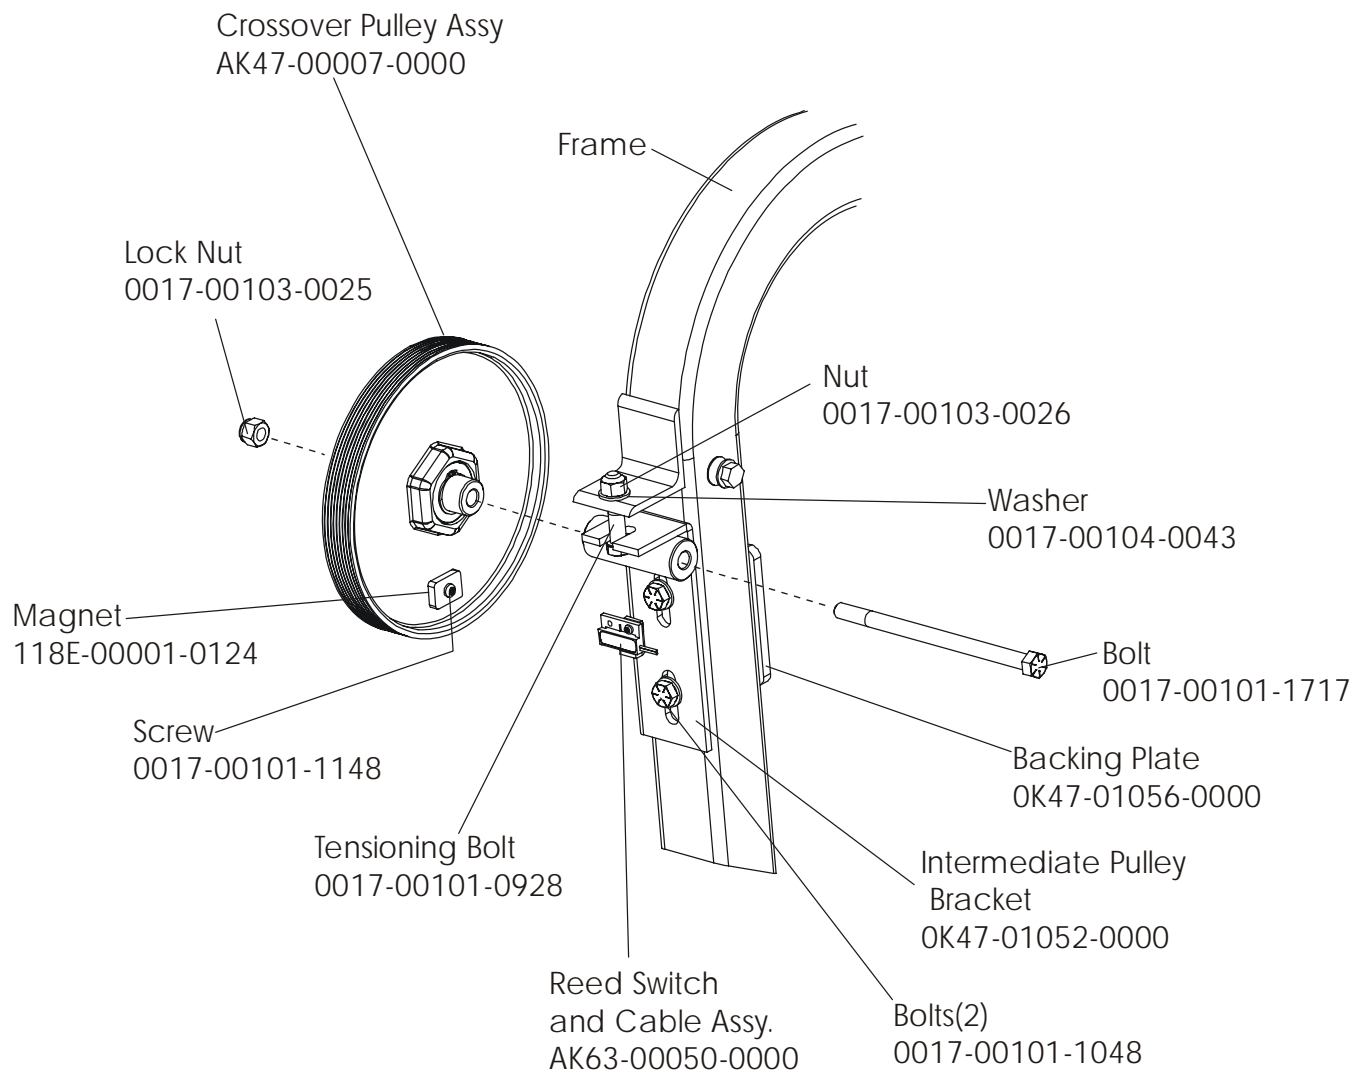

LifeFitness

ARCTIC SILVER 95Si Stairclimber

Customer Support Services
PARTS MANUAL rev 09 Sep 2008

	Page
Console Components.....	4
Frame Components	5
Shrouds and Pedal Tube.....	6
Pedal Assembly	7
Clutch/Shaft/Pulley Assembly	8
Left Clutch Assembly	9
Crossover Pulley Assembly.....	10
Alternator Assembly	11
Guide Rollers.....	12
Power Control Board and Resistors	13
Polar Receiver Assembly	14
Cables.....	15

ARCTIC SILVER 95Si
Shrouds and Pedal Tube

95S-0XXX-02
S/N ACF10000 and up

Description	Part No.
Domestic 120/60 Battery Charge w/Cord	118E-00001-0165
Universal Battery Charger w/o Line Cord	118E-00001-0166
Line Cord 220V/60Hz	0017-00003-0704
Line Cord 100V/50Hz	
Line Cord 240+	0017-00003-0918
Line Cord 220V/50Hz	0017-00003-0691
Line Cord 200V/50Hz	
Line Cord 230V/50Hz	